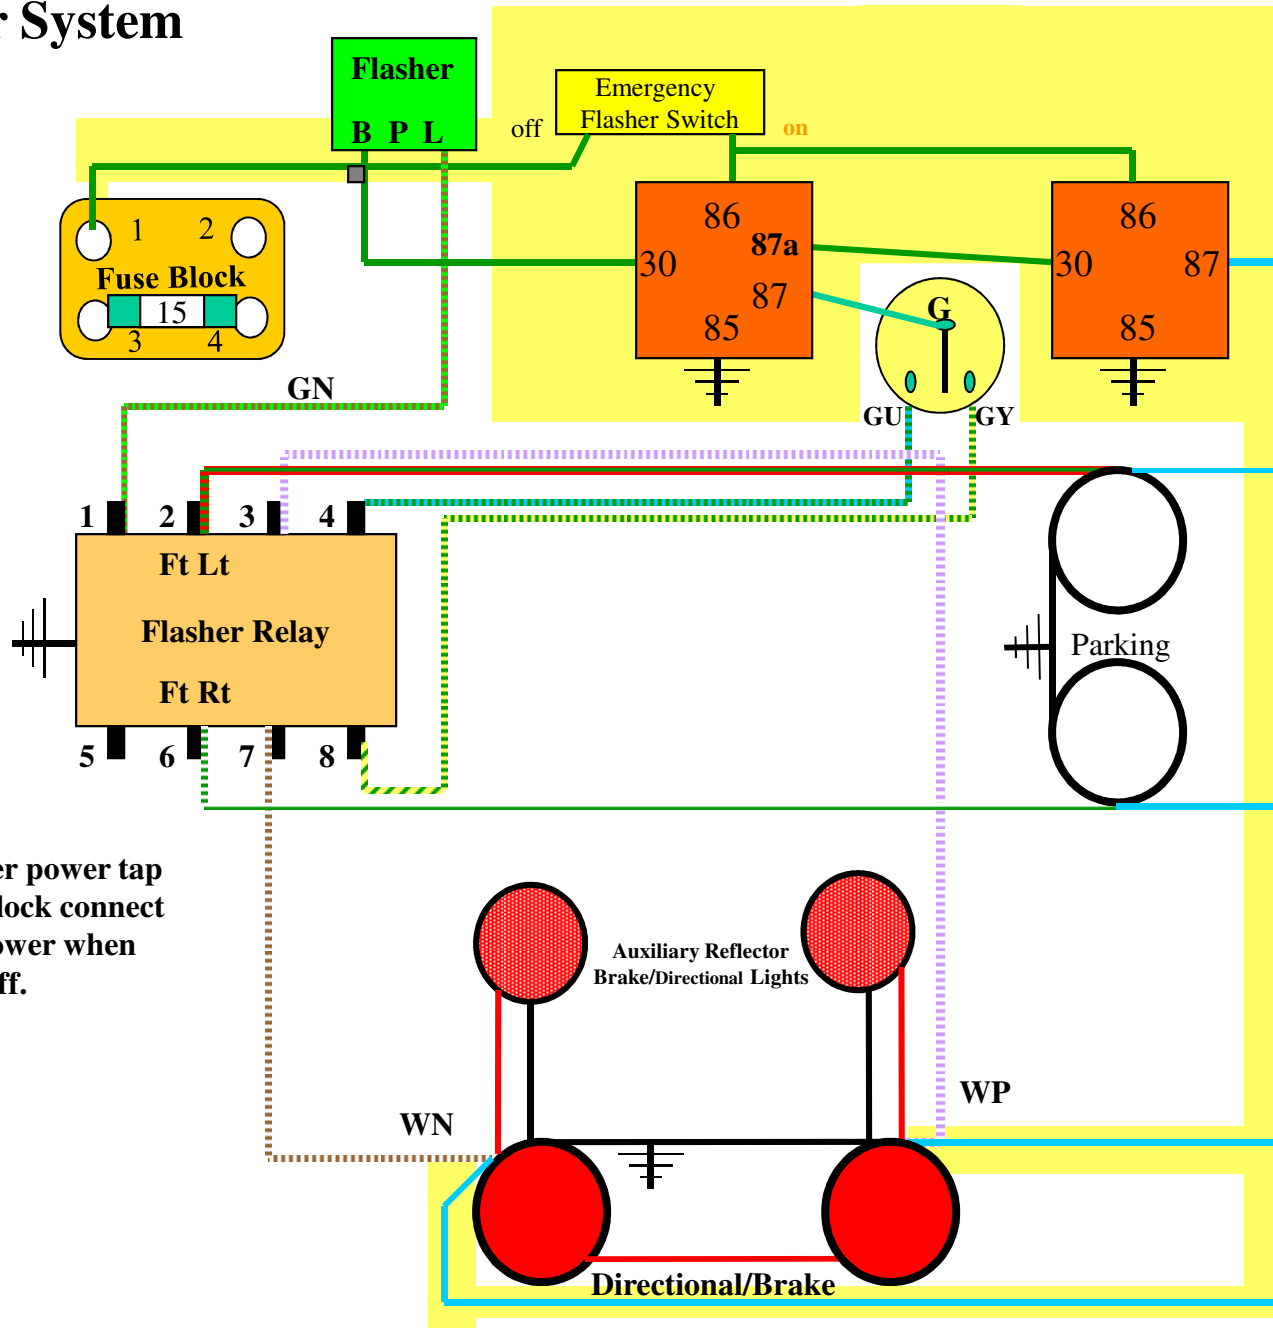

Flasher System

Move flasher power tap from fuse block connect 4 to 1 for power when ignition is off.